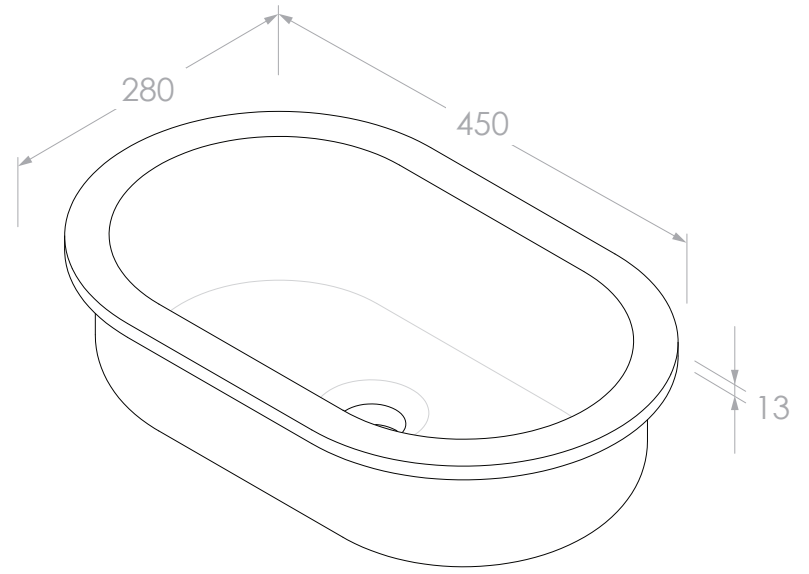

Ø44 WASTE CENTRED

PRODUCT:	ISLA BASIN
SIZE:	450W x 280D x 125H
STYLE:	INSET / UNDER-COUNTER (ENSUITE)
VERSION: 02	DATE: 27/08/2025

CAPACITY:	6.6L TO RIM
WEIGHT:	3.5KG
MATERIAL:	SOLID SURFACE
FINISH:	GLOSS WHITE (TOPSISL4528GW)

NOTES:	DIMENSIONS ARE NOMINAL. DO NOT DRILL OR ROUGH IN UNTIL YOU HAVE RECEIVED AND MEASURED YOUR PRODUCT. ALL DIMENSIONS ARE IN MILLIMETRES. DO NOT MEASURE FROM DRAWING. BASIN SUITS 32MM WASTE. ADP UNIVERSAL PLUG AND WASTE RECOMMENDED (SOLD SEPARATELY).
--------	---