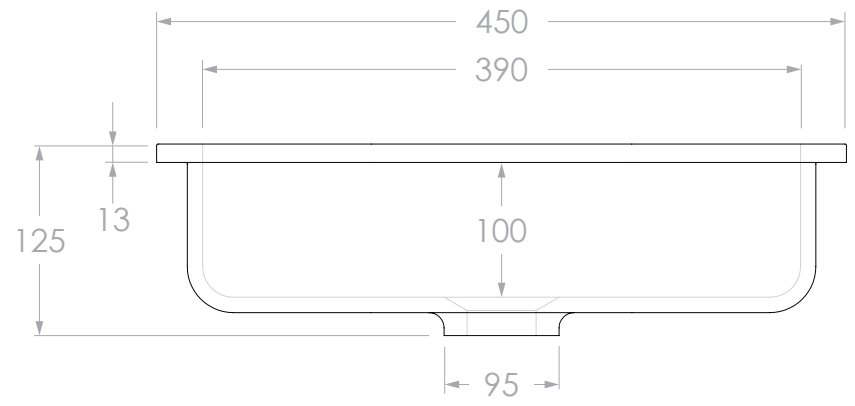

Ø44 WASTE CENTRED

PRODUCT:	ISLA BASIN
SIZE:	450W x 280D x 125H
STYLE:	INSET / UNDER-COUNTER (ENSUITE)
VERSION: 02	DATE: 27/08/2025

CAPACITY:	6.6L TO RIM
WEIGHT:	3.5KG
MATERIAL:	SOLID SURFACE
FINISH:	GLOSS WHITE (TOPSISL4528GW)

NOTES:	DIMENSIONS ARE NOMINAL. DO NOT DRILL OR ROUGH IN UNTIL YOU HAVE RECEIVED AND MEASURED YOUR PRODUCT. ALL DIMENSIONS ARE IN MILLIMETRES. DO NOT MEASURE FROM DRAWING. BASIN SUITS 32MM WASTE. ADP UNIVERSAL PLUG AND WASTE RECOMMENDED (SOLD SEPARATELY).
--------	---