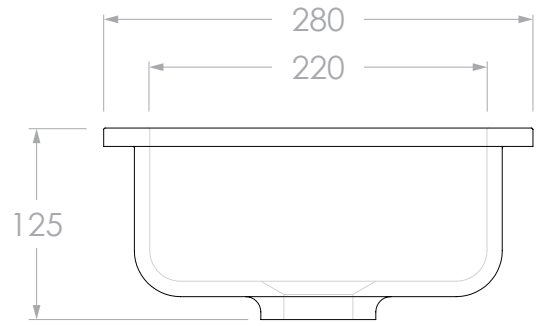

Ø44 WASTE CENTRED

PRODUCT:	ISLA BASIN
SIZE:	450W x 280D x 125H
STYLE:	INSET / UNDER-COUNTER (ENSUITE)
VERSION: 02	DATE: 27/08/2025

CAPACITY:	6.6L TO RIM
WEIGHT:	3.5KG
MATERIAL:	SOLID SURFACE
FINISH:	GLOSS WHITE (TOPSISL4528GW)

NOTES:	DIMENSIONS ARE NOMINAL. DO NOT DRILL OR ROUGH IN UNTIL YOU HAVE RECEIVED AND MEASURED YOUR PRODUCT. ALL DIMENSIONS ARE IN MILLIMETRES. DO NOT MEASURE FROM DRAWING. BASIN SUITS 32MM WASTE. ADP UNIVERSAL PLUG AND WASTE RECOMMENDED (SOLD SEPARATELY).
--------	---