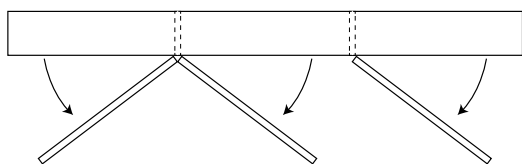

Size

- 500 x 800mm - 1 door
- 600 x 800 - 2 door
- 750 x 800 x - 2 door
- 900 x 800 - 2 door
- 1200 x 800 - 2 door
- 1200 x 800 - 3 door
- 1200 x 800 - 3 door (surround view)
- 1500 x 800 - 3 door
- 1500 x 800 - 3 door (surround view)
- 1500 x 800 - 4 door
- 1800 x 800 - 3 door
- 1800 x 800 - 3 door (surround view)
- 1800 x 800 - 4 door

Please Note: Single door models come standard hinged on the left hand side unless otherwise specified.

Standard Hinging

Surround View Hinging

Cabinet Finish

- | | |
|---------------------------|--------------------------------|
| Polar White Silk (Gloss) | Soft Oak Silk (Matte) |
| Polar White Silk (Matte) | Plantation Ash Silk (Matte) |
| Amaro Silk (Matte) | Palomera Oak Silk (Matte) |
| Grey Nouveau Silk (Matte) | Autumn Oak Velvet Silk (Matte) |
| Black Silk (Matte) | Golden Oak Velvet Silk (Matte) |
| | Natural Walnut Silk (Matte) |